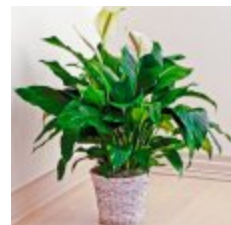

September 20, 2019 at 01:44 PM

“ *Healing Tears - Blue and White was purchased for the family of Shirley Emma Goerss.*

September 20, 2019 at 01:16 PM

“ *Patty, Aron, Sarah, Andy, Luke Roberts purchased the Floor Plant for Sympathy for the family of Shirley Emma Goerss.*